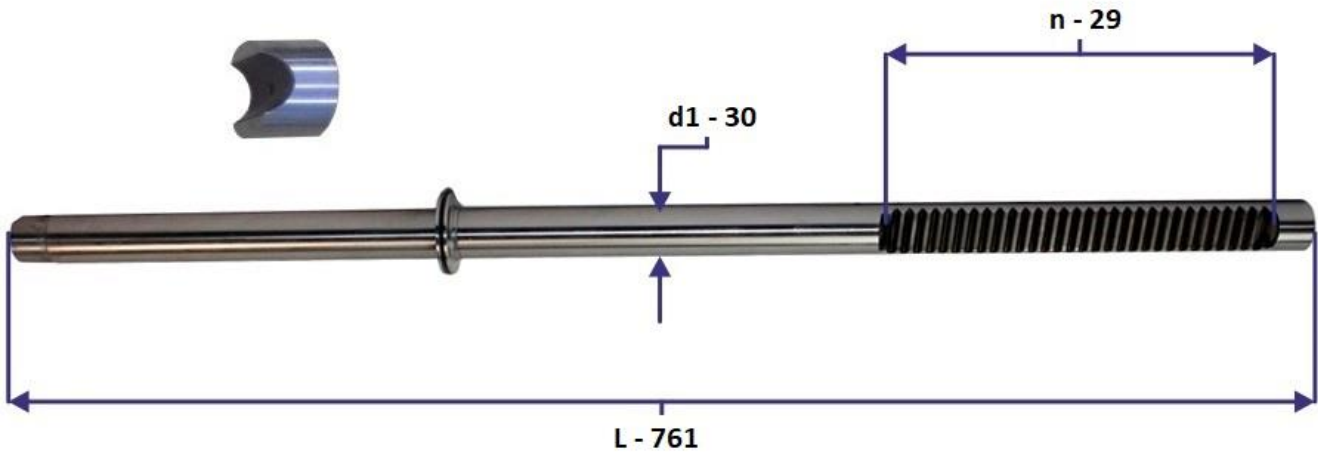

**Steering rack bar Part No. HV0056**

Application
(L - 761, d1 - 30, n - 29, D - 47.5) MERCEDES ML164 2005-2011 *includes custom pressure piece

**FITS THE FOLLOWING**

Rack part number	Crossreferences	Application
ATGR22001RB	Bosch KS01000039 CARDONE 264008 MERCEDES 1644600225, A164460030080, A1644600225, 1644600300, A1644600300, 164460022580, A164460022580, 164460030080	Mercedes-Benz GL-Classe I (X164) (2006-2012) ML-Classe II (W164) (2005-2011)
ATGR20061RB	CARDONE 264022 MERCEDES	Mercedes-Benz GL-Classe I (X164) (2006-2012) ML-Classe II (W164) (2005-2011) R-Classe I (2005-2009)